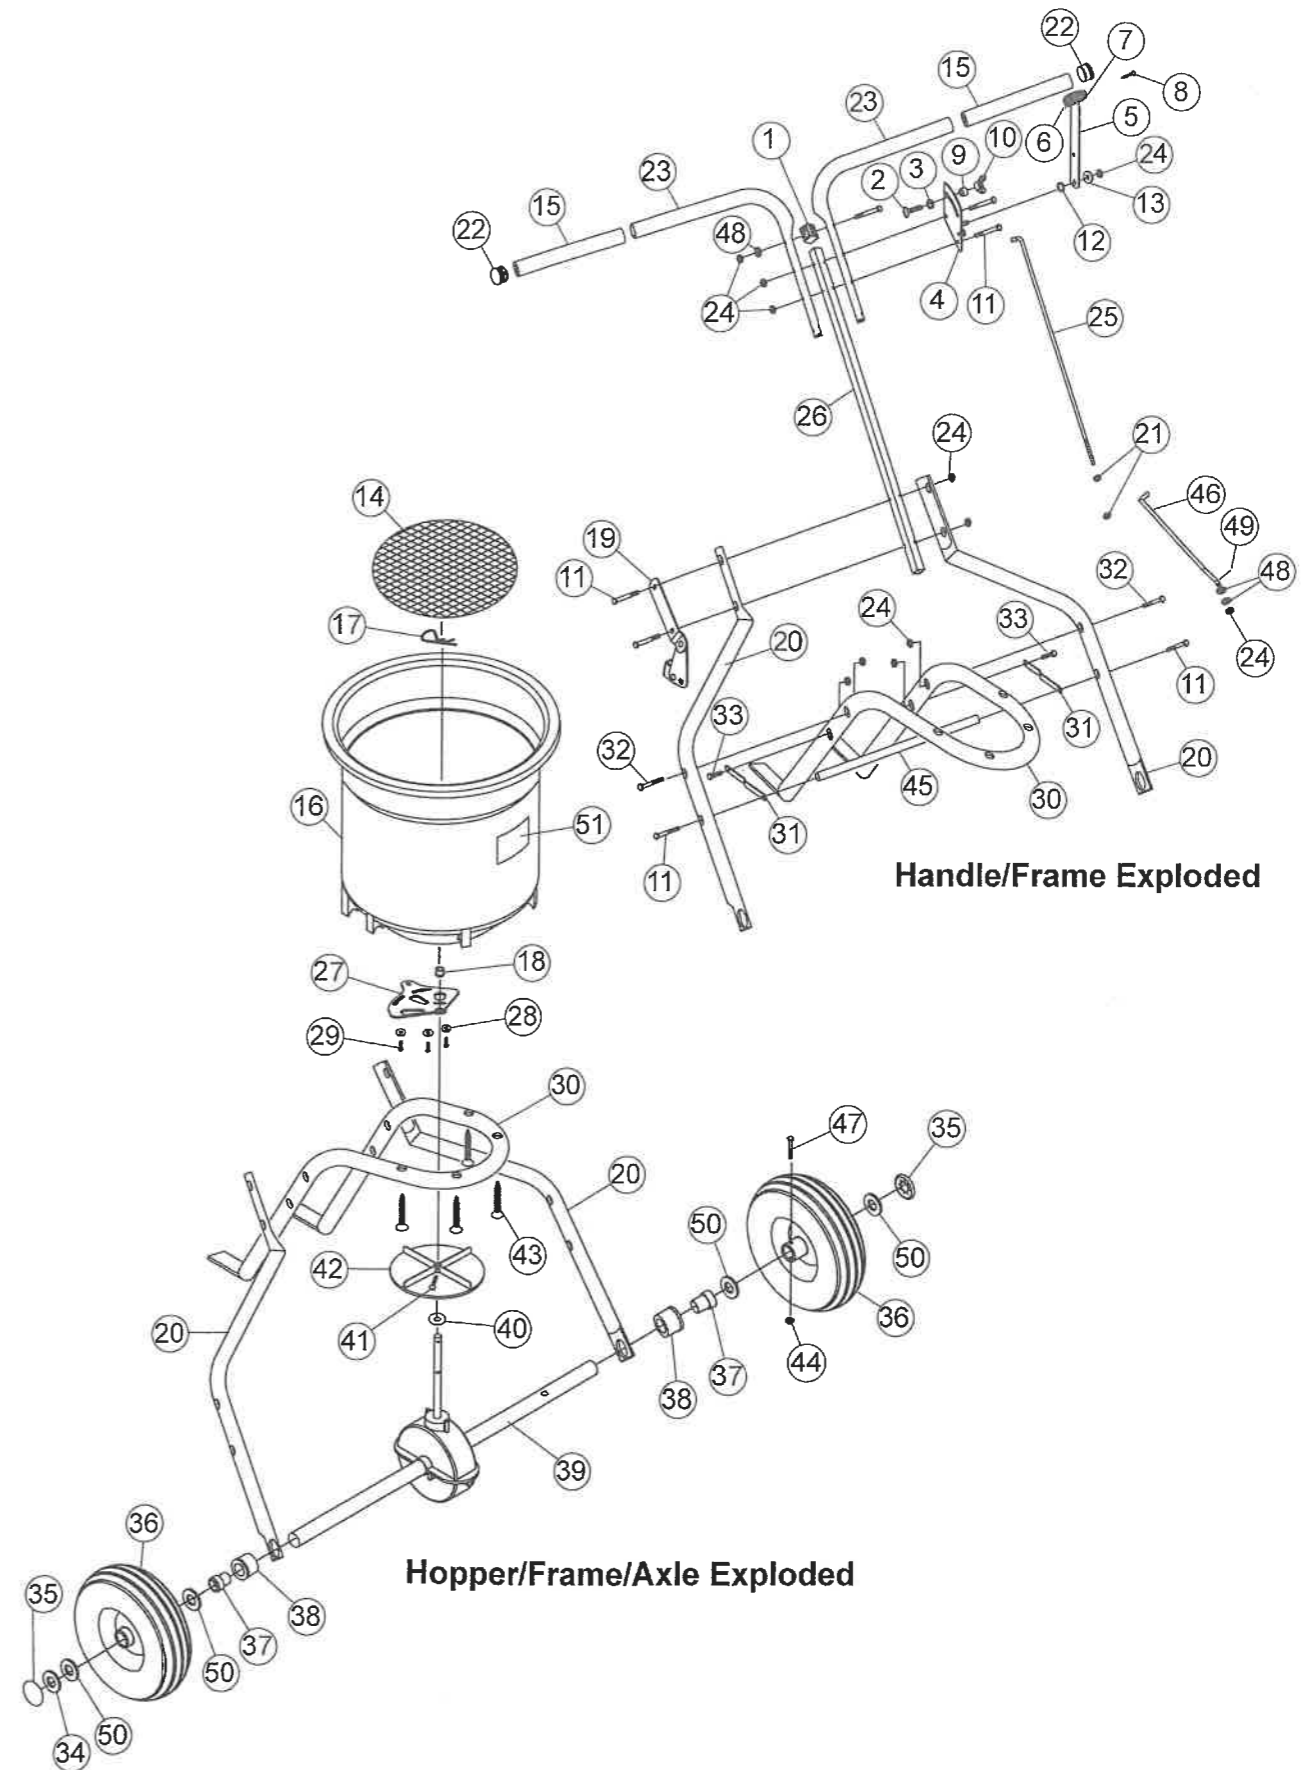

PARTS BREAKDOWN

Installation Questions?
Missing Parts?
Replacement Parts?

**DON'T GO BACK
TO THE STORE!**

Please call Customer Service
Department Toll Free
877.728.8224 or
customerservice@brinly.com

Item	Description	Part #	Qty
1	Handle spacer	1007081	1
2	Carriage bolt, M6 x 25	1007082	1
3	Washer, M6	1007083	1
4	Gauge and lever assembly	1007084	1
5	Adjust handle assembly	1007085	1
6	Adjust handle knob side 1	1007086	1
7	Adjust handle knob side 2	1007087	1
8	Screw, M4 x 18	1007088	1
9	Handle spacer	1007089	1
10	Wing nut, M6	1007090	1
11	Bolt, M6 x 45	1007091	7
12	Nylon washer	1007092	1
13	Flat washer, M6, big	1007093	1
14	Screen	1007094	1
15	Handle cover	1007095	2
16	Hopper Assembly, Black*	1008017*	1
17	R pin, M2 diameter	1007097	1
18	Hopper bushing	1007098	1
19	Pivot and bracket assembly	1007099	1
20	Wheel frame tube	1007100	2
21	Nut, M6	1007101	2
22	End cover	1007102	2
23	Upper handle	1007103	2
24	Lock nut, M6	1007104	11
25	Control rod A	1007105	1
26	Handle shaft	1007106	1

Item	Description	Part #	Qty
27	Shut off plate	1007107	1
28	Flat washer, M4, big	1007108	3
29	Screw, M4 x 12	1007109	3
30	Frame	1007110	1
31	Frame brace	1007111	2
32	Bolt, M6 x 50	1007112	2
33	Bolt, M6 x 30	1007113	2
34	Flat washer, M16	1007114	1
35	End cap	1007115	2
36	Pneumatic wheel (Yellow Hub)	1007116	2
	Pneumatic wheel (Gray Hub)	1008781	2
37	Axle bushing	1007117	2
38	Axle bearing	1007118	2
39	Gearbox & axle assembly	1007119	1
40	2.9 x 28mm Cotter Pin, SS	1008031	1
41	Screw, M4 x 20	1007121	1
42	Impeller	1007122	1
43	Screw, M6 x 40	1007123	4
44	Hex locknut, M5	1007124	1
45	Cross brace	1007125	1
46	Adjust connect rod, B	1007126	1
47	Hex bolt, M5 x 45	1007127	1
48	Flat washer, M6	1007128	3
49	Cotter Pin, Small	1008098	2
50	Nylon Washer	1007531	4
51	Decal, Brinly	B-5924	1

*Assembly includes Part Numbers 16, 18, 27, 28, 29

PARTS BREAKDOWN

Handle/Frame Exploded

Hopper/Frame/Axle Exploded